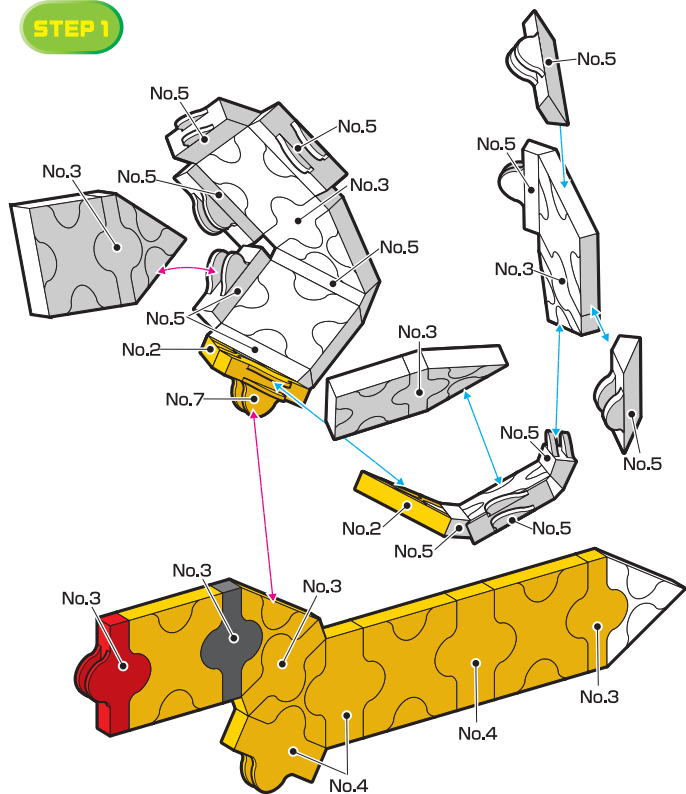

NEWTYPEBLOCK  
**LaQ**<sup>®</sup>

Art and Hobby Construction Kit

**Reindeer / トナカイ**

**STEP 1**

Parts No.	No.1	No.2	No.3	No.4	No.5	No.6	No.7	Total
Red			1					68 pcs
Yellow	11	8	2	7		4	3	
White	6	5	4		12			
Black			1				4	

NEWTYPEBLOCK  
**LaQ**<sup>®</sup>

Art and Hobby Construction Kit

**Reindeer / トナカイ**

**STEP 2**